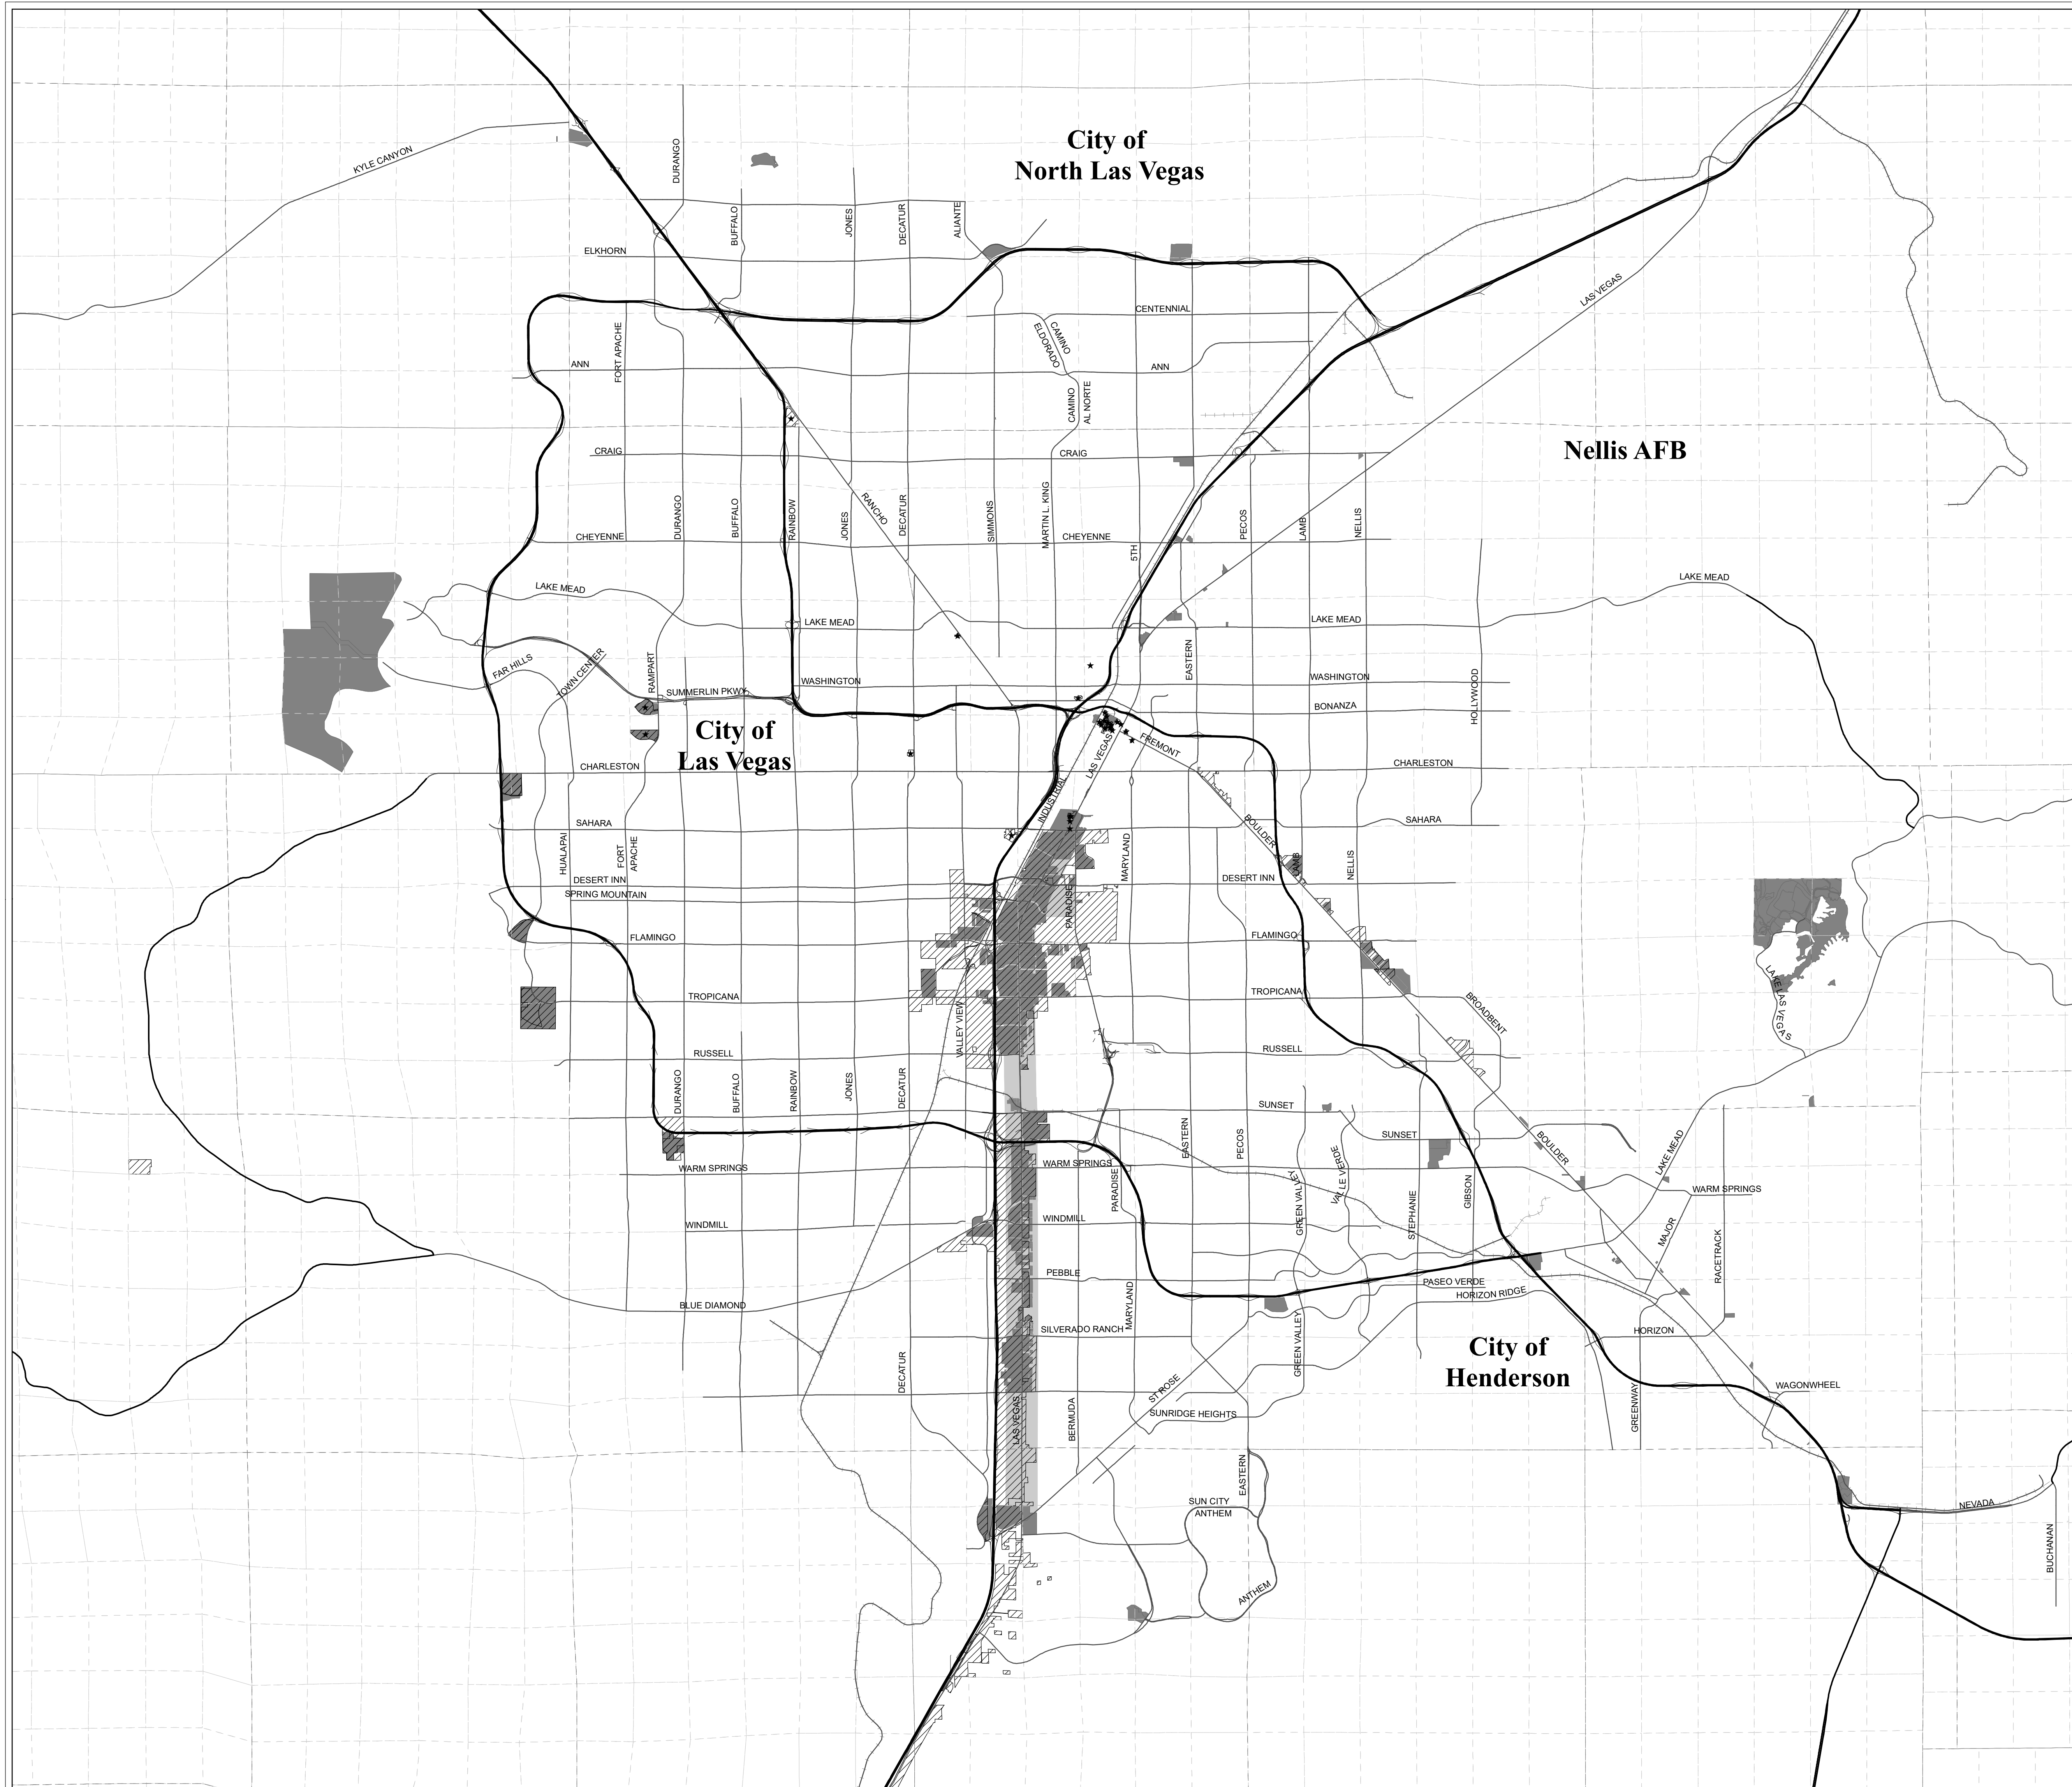

GAMING ENTERPRISE DISTRICTS and LOCATIONS APPROVED for NON-RESTRICTED GAMING

Las Vegas Valley
Clark County, Nevada

- * Existing Non-Restricted Gaming Locations (CLV)
- Gaming Enterprise Districts
- Las Vegas Blvd Corridor
- - - Book Boundaries
- - - Section Boundaries
- ≡ Freeways
- ≡ Major Streets
- ≡ Railroads

Map Created: August 2024

This information is for display purposes only. No liability is assumed as to the accuracy of the data delineated hereon.